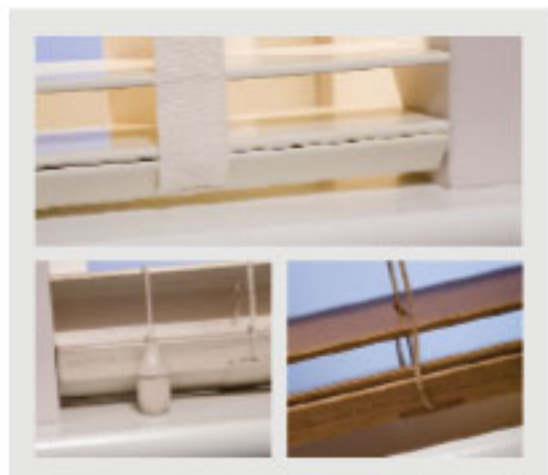

A multiple sanding and coating process, ensures that they are beautifully finished. The quarter sawn slats showcase depth and character through the grain and ensure that they stay straight for years to come.

FOR GREATER LIGHT CONTROL AND PRIVACY, SELECT THE REVOLUTIONARY "ROUTLESS" OPTION.

Instead of having holes in the middle of the slat it has a notch at the back of the slat. This allows the slats to close tighter therefore offering better light control and privacy.

SLAT OPTIONS

Choose from standard edge or round cornered edge slats.

ALL BLINDS COME WITH A SLEEK YET ROBUST BOTTOM RAIL.

The trapezoid bottom rail is designed with an innovative Bottom Rail Cap, so no protruding bottom rail button (also minimises gap at the bottom of the blind for recess mount and is dent free for window casement)