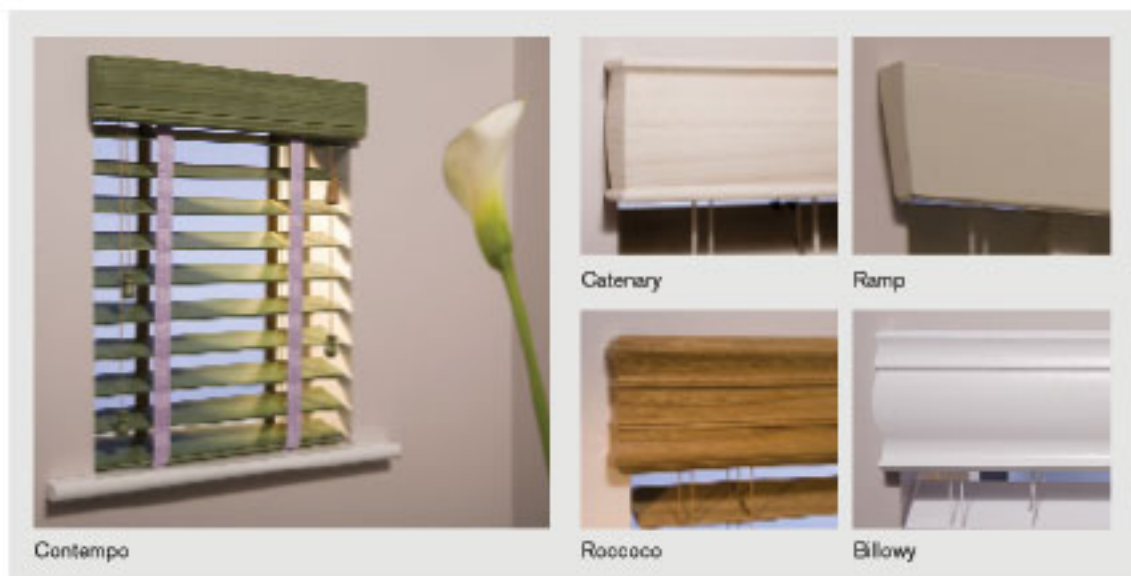

FOR GREATER LIGHT CONTROL AND PRIVACY, SELECT THE REVOLUTIONARY "ROUTLESS" OPTION.

Instead of having holes in the middle of the slat it has a notch at the back of the slat. This allows the slats to close tighter therefore offering better light control and privacy.

SLAT OPTIONS

Choose from standard edge or round cornered edge slats.

ALL BLINDS COME WITH A SLEEK YET ROBUST BOTTOM RAIL.

The trapezoid bottom rail is designed with an innovative Bottom Rail Cap, so no protruding bottom rail button (also minimises gap at the bottom of the blind for recess mount and is dent free for window casement)

HEADRAIL OPTIONS

Choose from a variety of headrail options, which look good with or without a valance.
Where blind width exceeds 1829mm, we recommend that you have multiple blinds on one headrail, each blind will however, have separate controls.

VALANCE OPTIONS

Our valance options have been selected to compliment most traditional or contemporary interiors.

FITTING OPTIONS

We have a variety of fitting options for you to choose from, outside recess with a valance with mitred returns (cover the sides of the blind headrail), inside the recess with a standard valance or inside the recess with a valance mounted on the outside with mitred returns (as shown).