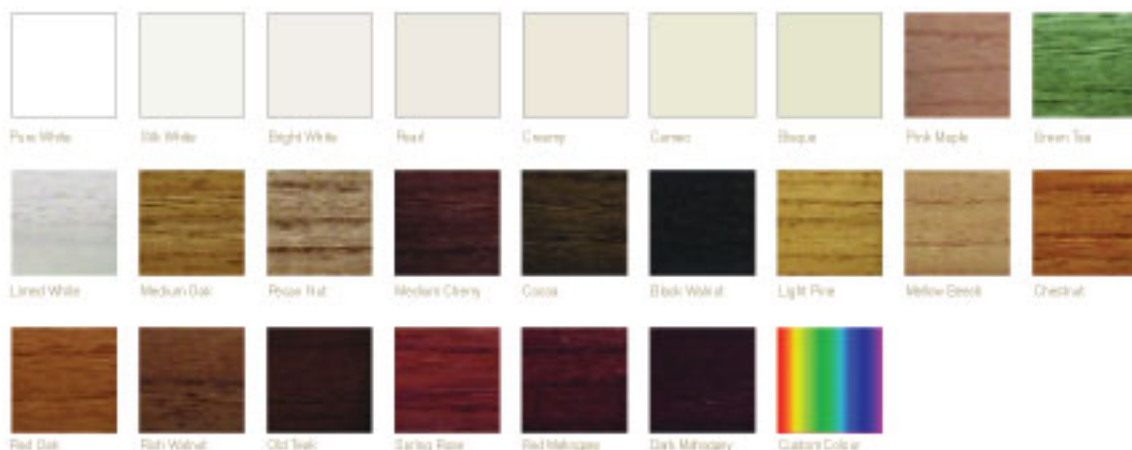

Choose from a wide array of the latest and most popular paints and stains, matching our Rialto Wood Shutters. Or why not opt for our custom colour matching service, and choose any Dulux or Farrow & Ball shade to compliment virtually any shade of room.

COMPLETE COLOUR PALETTE AVAILABLE TO MATCH

ALL BLINDS COME WITH COLOUR
CO-ORDINATED LADDER CORDS.

Alternatively you can customise your blinds with
our tapes and trims. Our designer collection is
filled with striking colours and intriguing textures.

TASSEL DESIGNS

We offer a variety of tassel designs and colours available in silver, copper, black or alternatively in a wood finish which can be painted or stained to colour-co-ordinate with your blind.