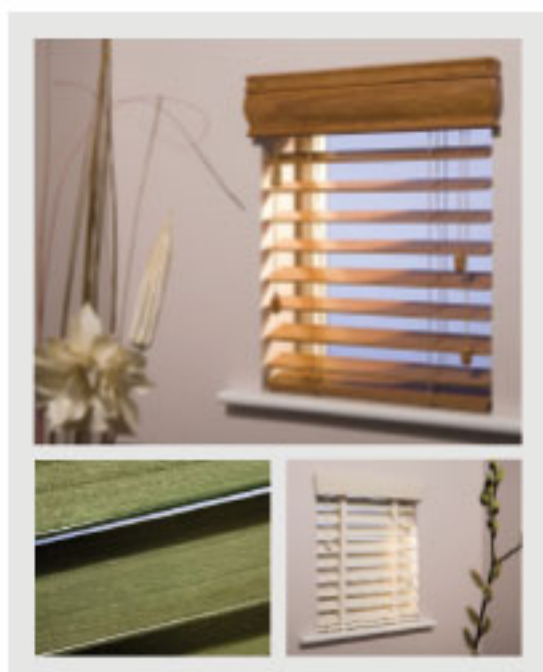

RIALTO SHUTTER BLINDS WITH 63MM WIDE SLATS, CLOSELY MATCH THE APPEARANCE OF RIALTO WOODEN SHUTTERS AND CAN BE CUSTOMISED TO YOUR EXACT SPECIFICATION.

WE OFFER MORE FEATURES, COLOURS, TAPES AND TRIMS THAN ANYONE ELSE, CREATING MADE TO MEASURE BLINDS BRIMMING WITH CHARACTER.

All blinds can be made to your exact size and specifications and are available in widths 305mm-2438mm and drops 254mm-2438mm, with a variety of control positions.

Our exclusive finishing process makes our colours and textures the richest you'll find.

Choose from a wide array of the latest and most popular paints and stains, matching our Rialto Wood Shutters. Or why not opt for our custom colour matching service, and choose any Dulux or Farrow & Ball shade to compliment virtually any shade of room.