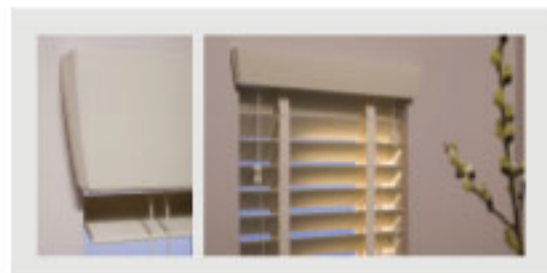

SLAT OPTIONS

Choose from standard edge or round cornered edge slats.

ALL BLINDS COME WITH A SLEEK YET ROBUST BOTTOM RAIL.

The trapezoid bottom rail is designed with an innovative Bottom Rail Cap, so no protruding bottom rail button (also minimises gap at the bottom of the blind for recess mount and is dent free for window casement)

VALANCE OPTIONS

Our valance options have been selected to compliment most traditional or contemporary interiors.

FITTING OPTIONS

We have a variety of fitting options for you to choose from, outside recess with a valance with mitred returns (cover the sides of the blind headrail), inside the recess with a standard valance or inside the recess with a valance mounted on the outside with mitred returns (as shown).